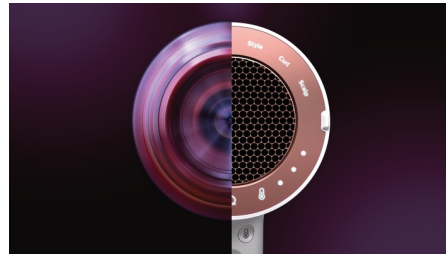

Powerful

The innovatively engineered hair dryer is designed to deliver powerful airflow so you can now enjoy a 30% faster dry time*.