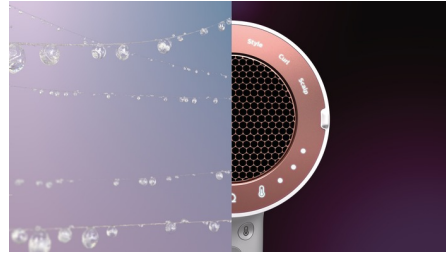

Caring

Give your hair the exclusive care it deserves. Lock in up to 95%** of hair's natural moisture every time you dry, for healthy-looking hair full of shine.