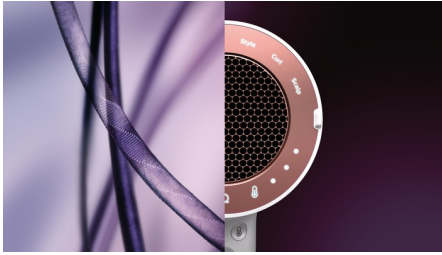

Highlights

Personalized

SenseIQ technology for a personalized drying experience. SENSES. The dryer's digital infrared sensor continuously senses the temperature of your hair for a personalized protection. ADAPTS. The intelligent microprocessor analyzes the data captured by the sensor and adjusts the temperature more than 12,000 times per drying session*** to prevent overheating. CARES. Our sensing and adapting technology protects the hair while drying, locking-in up to 95%** of your hair's natural moisture.