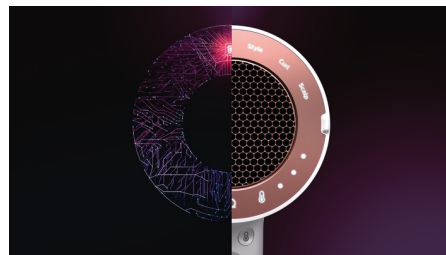

Smart

The smart digital programs create a drying experience tailored to your preferences, by automatically selecting the right temperature and power of the airflow. Choose between Fast-Gentle-Manual-Style-Scalp-Curl. For a quick dry select Fast mode, for extra care - Gentle mode, or Manual mode to pick your own heat/speed setting from three levels available. The Style, Curl or Scalp mode is automatically selected when the right attachment is connected.