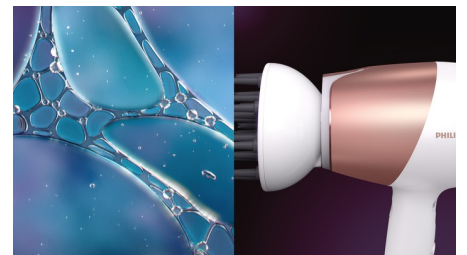

## Easy

Unique digital user interface, which can be operated with just your thumb. The user interface has LED light indication for easy navigation, while you dry. And a separate cool shot button to easily set your style.

## Styling

The 7mm opening of the nozzle concentrates the airflow for precision styling. Ideal for brushing while drying and styling. The Style mode is automatically selected when the nozzle is attached. You can also use the nozzle in Dry, Gentle and Manual modes.

## Relaxing

Stimulate the natural flow of nutrients to your hair by using the vibrating scalp massager attachment. The Scalp mode is automatically selected when the attachment is connected. The soft vibrating bristles and gentle heat help to stimulate blood circulation, carrying oxygen and nutrients. These natural nutrients contribute to the health of your hair, while gently relaxing your scalp.