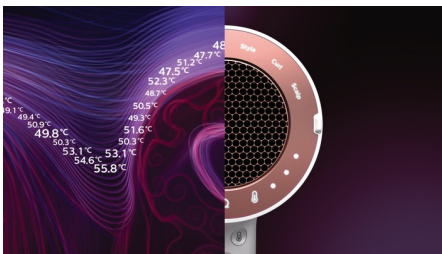

Adapting

The intelligent microprocessor is the brain behind SenseIQ. It analyzes and adjusts the airflow temperature more than 12,000 times per drying session*** to give you our best

performance, while exclusively tailored caring for your hair. SenseIQ provides intelligent heat control to guard your hair in a unique way.