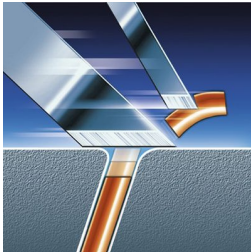

Super Lift & Cut technology

The dual blade system of this electric shaver lifts hairs to cut comfortably below skin level.