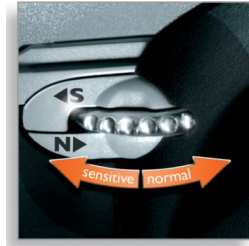

## SmartTouch Contour-following

Constantly keeps the 3 shaving heads in close contact with your skin for a fast and efficient shave.

## Speed-XL shaving heads

The three shaving tracks offer 50% more shaving surface for a fast and close shave.  
\*compared to standard rotary shaving heads.

## Personal Comfort Control

Personal Comfort Control adapts the shaver to your skin type. Select the 'Normal' setting for a fast and comfortable close shave. Select 'Sensitive' for a comfortable close shave with maximum skin comfort.