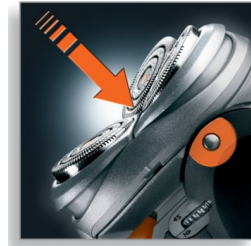

Reflex Action system

Automatically adjust to every curve of your face and neck for flexible, smoother shaving.