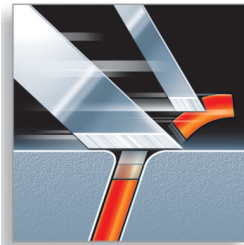

Super Lift & Cut technology

The dual blade system of this electric shaver lifts hairs to cut comfortably below skin level.