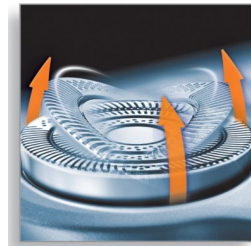

Individually floating heads

Align the razor sharp blades of your Philips shaver closer to your skin for exceptional closeness.