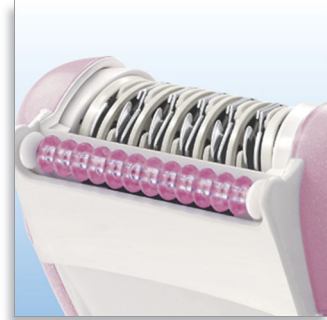

Philips Satinelle
Epilator

HP6407/22

Satinelle Soft

Gentle epilator with pivoting massage system

This compact Satinelle Soft has a pivoting massage system, which relaxes your skin and eases the sensation of epilation. It is detachable for easy cleaning.

Extra comfort with pivoting massage

- Pivoting massage system

Smooth skin for weeks

- Unique Philips epilating system

PHILIPS
sense and simplicity

Specifications

Features

- Pivoting massage system
- Metal epilating system
- 2 speed settings

Highlights

Minimizing the pain

The pivoting massage system relaxes your skin and eases the sensation of epilation. It is detachable for easy cleaning.

Unique epilating system

The unique Philips epilating system pulls out the hairs by the root, leaving your skin smooth and stubble free for weeks. The hairs that do grow back are soft and thin.