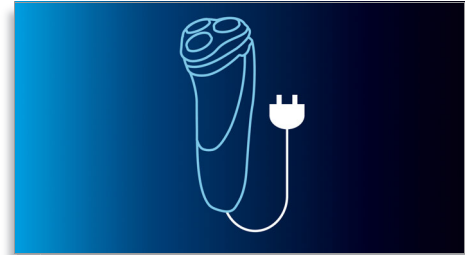

Dry electric shaver
Super Lift&Cut Flexing heads

Specifications

Shaving Performance

- Shaving System: Super Lift&Cut
- Contour-following: Dynamic contour response

Ease of use

- Shaving time: Corded operation
- Cleaning: Fully washable shaver, Quick rinse hair chamber

Design

- Handle: Easy grip
- Finishing: Hi gloss plastic front shell
- Colour: Arrol blue

Accessories

- Maintenance: Cleaning brush, Protection cap

Power

- Automatic voltage: 100-240 V
- Stand-by power: < 0.2 W
- Max power consumption: 5.4 W

Service

- 2-year guarantee
- Replacement head: Replace every 2 yrs with HQ8

PT710/16

Highlights

Efficient Power System

Corded operation for a reliable shave that you can always count on