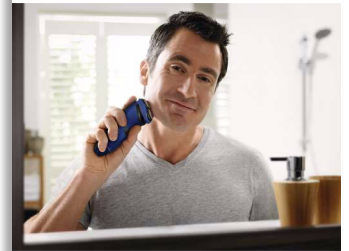

Philips PowerTouch  
dry electric shaver

**Super Lift&Cut**

Flexing heads

**PowerTouch**

**PT710**

## A really close shave

The new Philips PowerTouch system adds power to your morning. Now with more minutes, full washability and proven Super Lift&Cut shaving performance, PowerTouch ensures that you are always ready to quickly finish your morning routine.

### **The fastest way through your morning routine**

- Corded operation for constant power
- Washable shaver with QuickRinse system

### **A comfortable and close end result**

- Super Lift & Cut system for a comfortably close shave
- Dynamic contour response adjusts to curves in the face and neck

**PHILIPS**  
sense and simplicity

Dry electric shaver  
Super Lift&Cut Flexing heads