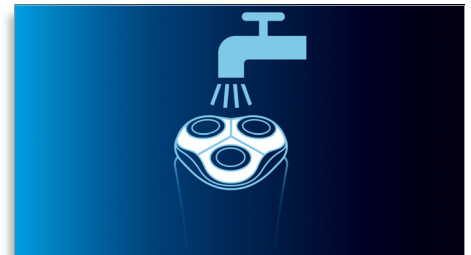

Fully washable shaver

Fully washable shaver with QuickRinse system rinses clean in less time

Issue date 2011-12-29

Version: 5.2.2

© 2011 Koninklijke Philips Electronics N.V.
All Rights reserved.

Specifications are subject to change without notice.
Trademarks are the property of Koninklijke Philips
Electronics N.V. or their respective owners.

www.philips.com