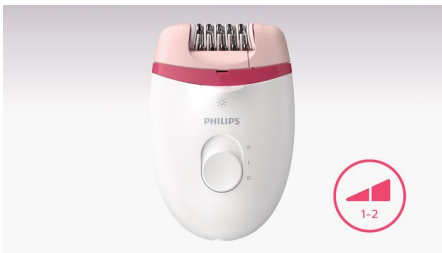

Easy and effortless usage

- Unique built-in light for greater visibility of fine hairs
- 2 speed settings to grab thinner and thicker hairs
- Profiled, ergonomic grip for comfortable handling
- Washable epilation head for extra hygiene and easy cleaning

Efficient epilation system leaves your skin smooth and stubble free for weeks

Ergonomic grip

The rounded shape fits perfectly in your hand for comfortable hair removal. It looks great too!

Massage cap

Massage cap eases the epilation sensation.

Opti-light

Unique built-in light ensures less hairs are missed for a more effective epilation.

Washable epilation head

This epilator has a washable epilation head. The head can be detached and cleaned under running water for better hygiene

Travel pouch

Travel pouch for storage and transportation

2 Speed settings

2 speed settings to remove thinner and thicker hairs for a more personalized hair removal treatment.

Sensitive area cap

For more gentleness in different body areas it includes a delicate area cap to easily remove unwanted hairs from underarm and bikini.