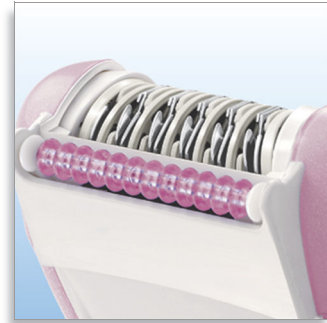

Philips Satinelle
Epilator

HP6409

Satinelle Soft

Gentle epilator with pivoting massage system

This new compact Satinelle Soft has a pivoting massage system, which relaxes your skin and eases the sensation of epilation. It is detachable for easy cleaning.

Fewer ingrown hairs

- Exfoliating body puff to prevent ingrown hairs

For a smooth shave

- Extra shaving head

For delicate body areas

- Extra-sensitive area cap

Smooth skin for weeks

- Unique Philips epilating system

Logistic data

- Pallet size (GB): 113.3 x 120 x 100 cm
- Pallet size (EU): 113.3 x 120 x 80 cm
- Pallet quantity (EU): 60 pcs
- Pallet quantity (GB): 75 pcs

Highlights

Minimising the pain

The pivoting massage system relaxes your skin and eases the sensation of epilation. It is detachable for easy cleaning.

Unique epilating system

The unique Philips epilating system pulls out the hairs by the root, leaving your skin smooth and stubble free for weeks. The hairs that do grow back are soft and thin.

Issue date 2010-11-12