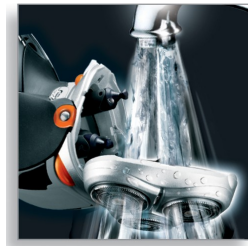

Precision Cutting System

The electric shaver has ultra thin heads with slots to shave the long hairs and holes to shave even the shortest stubble.

Super Lift & Cut technology

The dual blade system of this electric shaver lifts hairs to cut comfortably below skin level.

Reflex Action system

Automatically adjusts to every curve of your face and neck.

Individually floating heads

Align the razor sharp blades of your Philips shaver closer to your skin for exceptional closeness.

Washable shaver

The waterproof shaver can be easily rinsed under the tap.

Jet Clean system

Use the Jet Clean system to clean and lubricate the blades automatically. It also recharges the battery after every use.