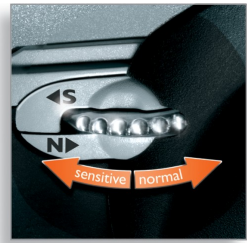

Shaves even the shortest stubble

- Precision Cutting System

Comfortably close

- Super Lift & Cut technology

Adjusts to every curve of your face and neck

- Reflex Action system
- Individually floating heads

Highlights

SmartTouch Contour-following

Constantly keeps the 3 shaving heads in close contact with your skin for a fast and efficient shave.

Speed-XL shaving heads

The three shaving tracks offer 50% more shaving surface for a fast and close shave. *compared to standard rotary shaving heads.

Personal Comfort Control

Personal Comfort Control adapts the shaver to your skin type. Select the 'Normal' setting for a fast and comfortable close shave. Select 'Sensitive' for a comfortable close shave with maximum skin comfort.

Precision Cutting System

The electric shaver has ultra thin heads with slots to shave the long hairs and holes to shave even the shortest stubble.

Super Lift & Cut technology

The dual blade system of this electric shaver lifts hairs to cut comfortably below skin level.