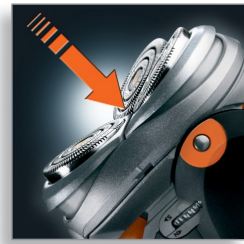

Highlights

SmartTouch Contour-following

Constantly keeps the 3 shaving heads in close contact with your skin for a fast and efficient shave.

Speed-XL shaving heads

The three shaving tracks offer 50% more shaving surface for a fast and close shave. *compared to standard rotary shaving heads.

Precision Cutting System

The electric shaver has ultra thin heads with slots to shave the long hairs and holes to shave even the shortest stubble.

Super Lift & Cut technology

The dual blade system of this electric shaver lifts hairs to cut comfortably below skin level.

Reflex Action system

Automatically adjusts to every curve of your face and neck.

Individually floating heads

Align the razor sharp blades of your Philips shaver closer to your skin for exceptional closeness.