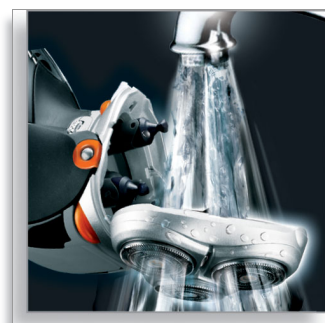

## Reflex Action system

Automatically adjust to every curve of your face and neck for flexible, smoother shaving.

## Washable shaver

The waterproof shaver can be easily rinsed under the tap.