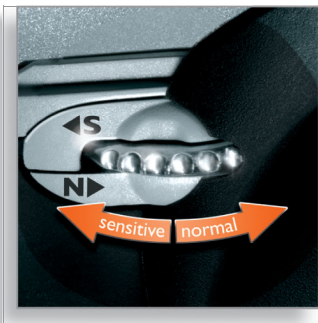

## SmartTouch Contour-following

Constantly keeps the 3 shaving heads in close contact with your skin for a fast and efficient shave.

## Speed-XL shaving heads

The three shaving tracks offer 50% more shaving surface for a fast and close shave. \*compared to standard rotary shaving heads.

## Personal Comfort Control

Personal Comfort Control adapts the shaver to your skin type. Select the 'Normal' setting for a fast and comfortable close shave. Select

'Sensitive' for a comfortable close shave with maximum skin comfort.