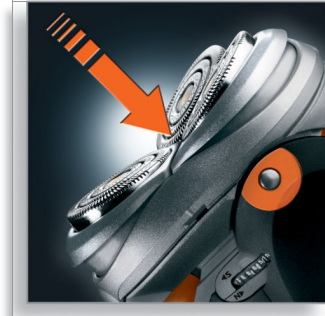

Reflex Action system

Automatically adjust to every curve of your face and neck for flexible, smoother shaving.