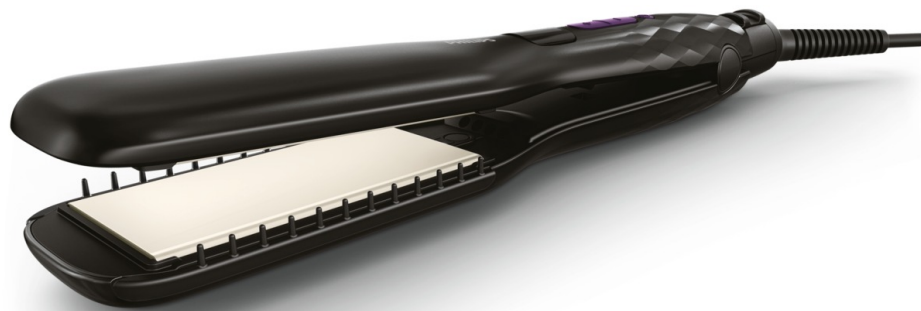

# PHILIPS

XL wide keratin plates straightener

StraightCare

XL wide plates

230°C styling temperature

14 heat settings

Ionic care

HP8338/20

## Long-lasting smoothness for undisciplined hair Straightener with XL wide keratin infused plates

This straightener has been specially designed to easily straighten undisciplined hair thanks to its 40% wider plates and removable double action comb.

### Beautifully styled hair

- XL wide plates ideal for undisciplined hair
- Up to 230°C professional high heat for perfect results
- More care with ion conditioning for shiny, frizz-free hair
- Keratin coating for smoothness and shine