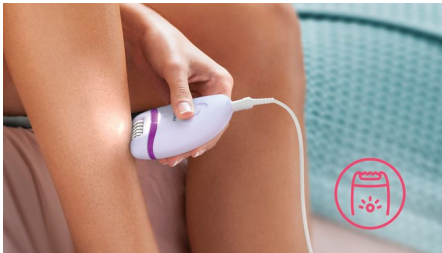

Easy and effortless usage

- Unique built-in light for greater visibility of fine hairs
- 2 speed settings to grab thinner and thicker hairs
- Profiled, ergonomic grip for comfortable handling
- Washable epilation head for extra hygiene and easy cleaning

Thorough results

- Efficient epilation system pulls out the hairs from the root

Accessories

- Shaving head and comb for a close shave
- Includes massage cap
- Travel pouch

asimpleswitch.com

Highlights

Efficient epilation system

Efficient epilation system leaves your skin smooth and stubble free for weeks

Ergonomic grip

The rounded shape fits perfectly in your hand for comfortable hair removal. It looks great too!

Massage cap

Massage cap eases the epilation sensation.

Opti-light

Unique built-in light ensures less hairs are missed for a more effective epilation.

Washable epilation head

This epilator has a washable epilation head. The head can be detached and cleaned under running water for better hygiene