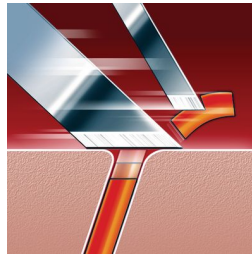

Patented Super Lift&Cut Action

The dual blade system built into our electric shaver lifts hairs to cut comfortably below skin level for a closer shave.

StaySharp steel

The blades sharpen themselves with each use to ensure a clean, close shave every time.

Specifications

Shaving Performance

Shaving System: Precision Cutting System, Super Lift & Cut technology

Contour-following: SmartTouch Contour-following, Reflex Action system, Individual floating heads

Styling: Precision trimmer

Ease of use

Charging: Rechargeable, Corded

Charging: 1 hour

Shaving time: 17 days

Cleaning: Washable

Design

Finishing: Chromed display, Lacquer

Accessories

Stand: Charging stand

Pouch: Soft pouch

Maintenance: Cleaning brush, Protection cap