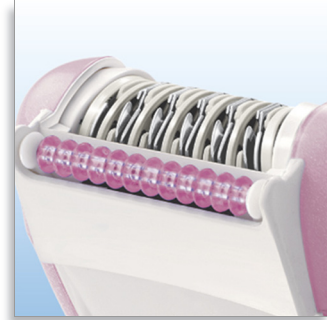

Philips Satinelle
Epilator

HP6409/22

Satinelle Soft

Gentle epilator with pivoting massage system

This compact Satinelle Soft has a pivoting massage system, which relaxes your skin and eases the sensation of epilation. It is detachable for easy cleaning.

For delicate body areas

- Extra sensitive area cap

PHILIPS
sense and simplicity

Specifications

Features

- Pivoting massage system
- Metal epilating system
- 2 speed settings

Weight and dimensions A-box

- A-box weight: 2.54 kg
- A-box dimensions: 39.40 x 29.60 x 16.00 cm
- Number of pieces per A-box: 4

Weight and dimensions

- Packaging design: blister
- Weight blister: 0.53 kg
- Blister dimensions: 12.7 x 9.00 x 21.59 cm

Highlights

Minimizing the pain

The pivoting massage system relaxes your skin and eases the sensation of epilation. It is detachable for easy cleaning.

Unique epilating system

The unique Philips epilating system pulls out the hairs by the root, leaving your skin smooth and stubble free for weeks. The hairs that do grow back are soft and thin.

Issue date 2010-12-08