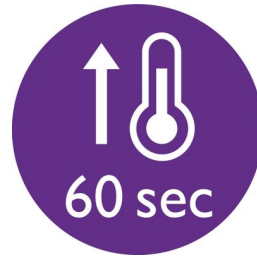

Rapid heat-up