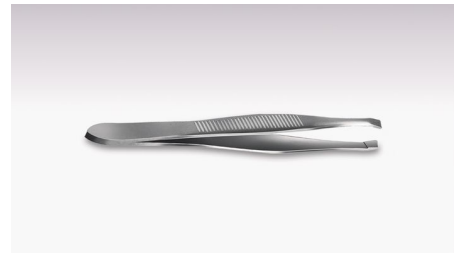

Tweezers

Comes with precision tweezers to remove single hairs.