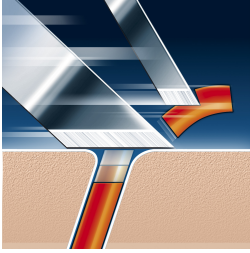

Highlights

Super Lift & Cut technology