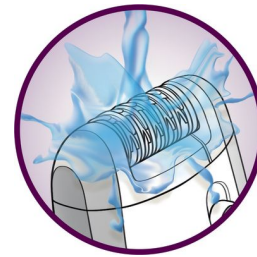

## Ice glove

The ice glove with soothing properties relaxes your skin directly after epilation and minimizes irritation

## Shaving head with bikini trim

Shaving head attachment perfectly follows contours of your bikini line or underarms for a close and smooth shave. Comes with additional comb to cut longer hairs before epilation or to trim your bikini area.

## Two speed settings

This epilator has two speed settings. Speed 1 for extra gentle epilation and speed 2 for extra efficient epilation

## Washable epilation head

The head can be detached and cleaned under running water for better hygiene