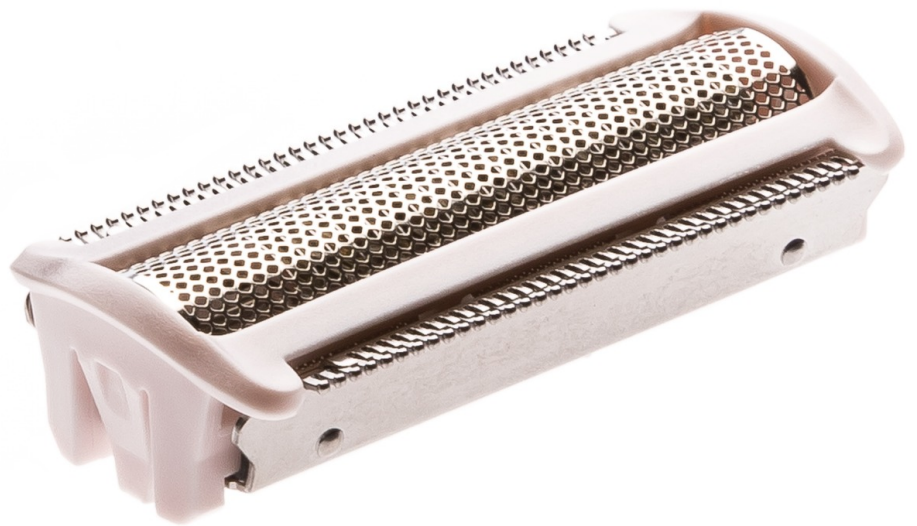

# PHILIPS

## Shaving foil

SatinShave  
Advanced

CP1497/01

## To replace your current shaving foil

Find matching products on the specifications tab

For continuous close shaving

**Ease of using Philips spare parts**

- Easy renew your product with original Philips parts