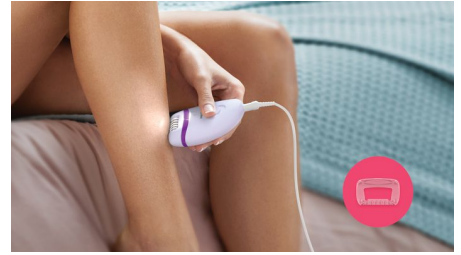

Easy and effortless usage

- Unique built-in light for greater visibility of fine hairs
- 2 speed settings to grab thinner and thicker hairs
- Profiled, ergonomic grip for comfortable handling
- Washable epilation head for extra hygiene and easy cleaning

Thorough results

- Efficient epilation system pulls out the hairs from the root

Accessories

- Shaving head and comb for a close shave
- Includes massage cap
- Travel pouch

asimpleswitch.com

Highlights

Efficient epilation system

Efficient epilation system leaves your skin smooth and stubble free for weeks

Ergonomic grip

The rounded shape fits perfectly in your hand for comfortable hair removal. It looks great too!

Massage cap

Massage cap eases the epilation sensation.

Opti-light

Unique built-in light ensures less hairs are missed for a more effective epilation.

Washable epilation head

This epilator has a washable epilation head. The head can be detached and cleaned under running water for better hygiene