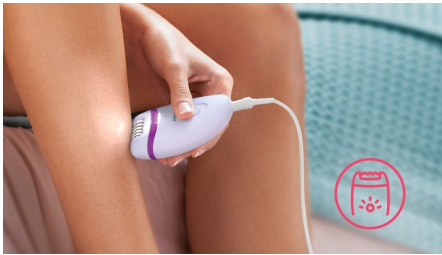

Easy and effortless usage

- Unique built-in light for greater visibility of fine hairs
- 2 speed settings to grab thinner and thicker hairs
- Profiled, ergonomic grip for comfortable handling
- Washable epilation head for extra hygiene and easy cleaning

Thorough results

- Efficient epilation system pulls out the hairs from the root

Accessories

- Shaving head and comb for a close shave
- Includes massage cap
- Travel pouch

asimpleswitch.com

Highlights

Efficient epilation system

Efficient epilation system leaves your skin smooth and stubble free for weeks

Ergonomic grip

The rounded shape fits perfectly in your hand for comfortable hair removal. It looks great too!

Massage cap

Massage cap eases the epilation sensation.

Opti-light

Unique built-in light ensures less hairs are missed for a more effective epilation.

Washable epilation head

This epilator has a washable epilation head. The head can be detached and cleaned under running water for better hygiene