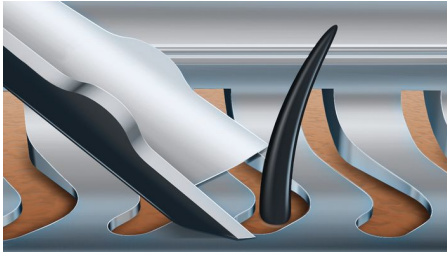

## Perfection in every pass

Cuts up to 20% more hair\* in a single pass

The Shaver 9000 is our most advanced shaver yet. The unique contour detect technology offers exceptional coverage over every contour of your face, and the V-Track system guides hairs into the best cutting position for the closest results.

## V-Track precision blade system

Get the perfect close shave. The V-Track Precision Blades gently positions each hair in the best cutting position, even the flat laying and different length of hairs. Cuts 30% closer in less strokes leaving your skin in great condition.

## 8-direction ContourDetectHeads

Follow every contour of your face and neck with 8-directional ContourDetect heads. You'll catch 20% more hairs with every pass. Resulting in an extremely close, smooth shave.