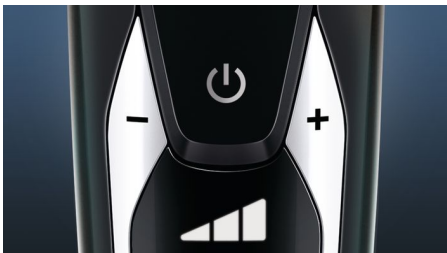

Personal comfort settings

Choose between 3 modes to customize your shave: Sensitive – for a gentle, yet thorough shave. Normal – for a thorough, everyday shave. Fast – for a quick shave that saves you time.