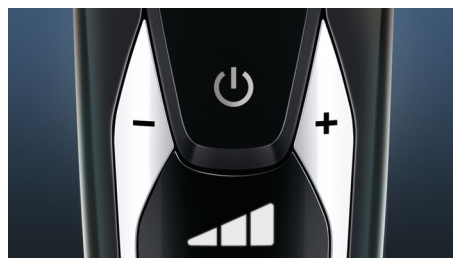

The intuitive display shows relevant information, enabling you to get the best performance out of your shaver: - 3 digit (%) battery indicator - Cleaning Indicator - Battery

Low Indicator - Replacement Head Indicator - Travel Lock Indicator

8-direction ContourDetectHeads

Follow every contour of your face and neck with 8-directional ContourDetect heads. You'll catch 20% more hairs with every pass. Resulting in an extremely close, smooth shave.

Fully washable shaver

Simply open the shaver head to rinse it thoroughly under the tap.

Personal comfort settings

Choose between 3 modes to customize your shave: Sensitive – for a gentle, yet thorough shave. Normal – for a thorough, everyday shave. Fast – for a quick shave that saves you time.