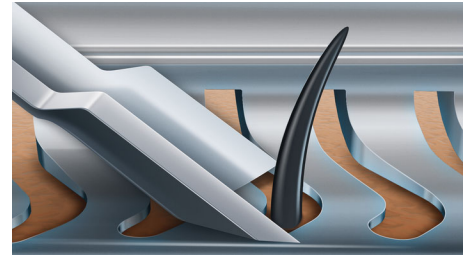

8-direction ContourDetectHeads

Follow every contour of your face and neck with 8-directional ContourDetect heads. You'll catch 20% more hairs with every pass. Resulting in an extremely close, smooth shave.

Fully washable shaver

Simply open the shaver head to rinse it thoroughly under the tap.

Personal comfort settings

Choose between 3 modes to customize your shave: Sensitive – for a gentle, yet thorough shave. Normal – for a thorough, everyday shave. Fast – for a quick shave that saves you time.

V-Track blade system PRO

Get the perfect close shave. The V-Track Precision PRO Blades gently position each hair in the best cutting position, from 1 day up to 3 day beard and even the flat laying and different length of hairs. Cuts 30% closer* in less strokes leaving your skin in great condition.