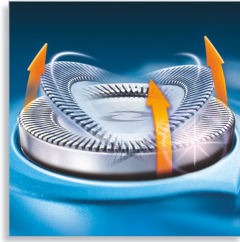

Highlights

Super Lift & Cut System

Dual blade system: first blade lifts, second blade cuts for a comfortable close shave.

Reflex Action System

Automatically adjust to every curve of your face and neck for flexible, smoother shaving.

Individually floating heads

Align the razor sharp blades closer to your skin for exceptional closeness.

Specifications

Shaving System

- Super Lift & Cut[®] technology
- Reflex Action[®] System
- Individually floating heads
- Corrosion free heads
- Detachable bracket
- Silent power
- Vibration free
- Hair collecting chamber
- Replacement head: HQ55