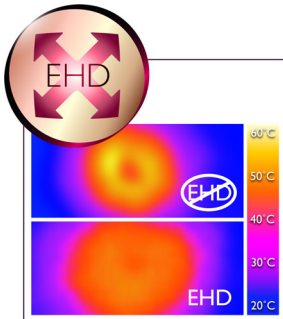

Advanced Philips EHD technology means that your dryer uses a uniquely designed air outlet to ensure heat is always distributed very evenly - even at high temperatures - and prevents damaging hot spots. This gives ultimate protection to the hair from overheating and thus helps to keep your hair healthy and shiny.

ThermoProtect temperature

The ThermoProtect temperature provides the optimal drying temperature and gives additional protection from overheating the hair. With the same powerful airflow, you will get the best results in a caring way.