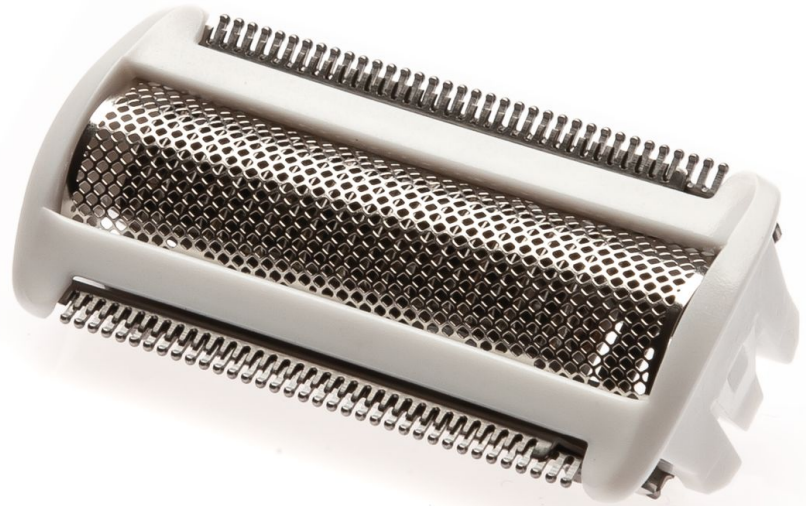

**PHILIPS**

Shaving foil

SatinShave  
Advanced

1 piece

CP0634

## To replace your current shaving foil

Find matching products on the specifications tab

For continuous close shaving

**Ease of using Philips spare parts**

- Easy renew your product with original Philips parts