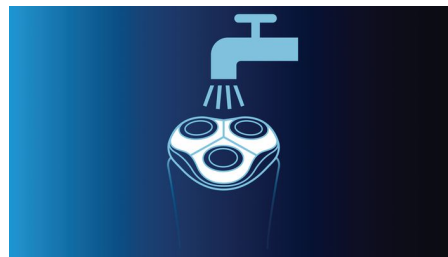

Dynamic contour response

Automatically adjusts to every curve of your face and neck for a smoother shave

DualPrecision Cutting

DualPrecision shaving heads have slots to shave the normal hairs and holes to shave even the shortest stubble

Fully washable shaver

Fully washable shaver with QuickRinse system rinses clean in less time

Specifications

Shaving Performance

Shaving System: DualPrecision cutting, Super Lift&Cut
Contour-following: Dynamic contour response