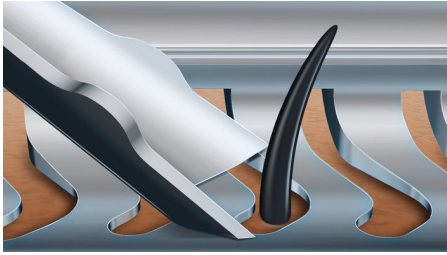

## Perfection in every pass

Cuts up to 20% more hair\* in a single pass

The Shaver 9000 is our most advanced shaver yet. The unique contour detect technology offers exceptional coverage over every contour of your face, and the V-Track system guides hairs into the best cutting position for the closest results.

### Easy to use

- Intuitive icons make the functions easy to use
- 50 minutes cordless shaving after a one-hour charge
- Shaver can be rinsed clean under the tap
- With 2 year guarantee

## V-Track precision blade system

Get the perfect close shave. The V-Track Precision Blades gently position each hair in the best cutting position, even the flat laying and different length of hairs. Cuts 30% closer in less strokes leaving your skin in great condition.

## 8-direction ContourDetectHeads

Follow every contour of your face and neck with 8-directional ContourDetect heads. You'll catch 20% more hairs with every pass. Resulting in an extremely close, smooth shave.