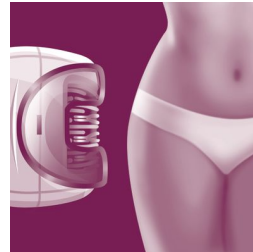

Beautiful skin

- Exfoliation brush to reveal even more radiant skin.
- Vibrating massage bar stimulates your skin

Smooth skin

- Gentle tweezing discs remove hair without pulling skin

Comfortable epilation

Massage attachment

Gently vibrating massage bar stimulates and soothes the skin for a pleasant epilation process.

Gentle tweezing discs

This epilator has gentle tweezing discs to remove hair without pulling the skin.

Wet & Dry

For wet and dry usage.

Two speed settings

This epilator has two speed settings. Speed 1 for extra gentle epilation and speed 2 for extra efficient epilation

Shaving head with comb

Detachable shaving head perfectly follows the contours of your bikini line or underarms for a close and smooth shave. Comes with trimming comb.

Sensitive area cap

This epilator has a sensitive area cap. Specifically adapted for more sensitive skin, allowing for gentle epilation in delicate areas

Washable head

The head can be detached and cleaned under running water for better hygiene.