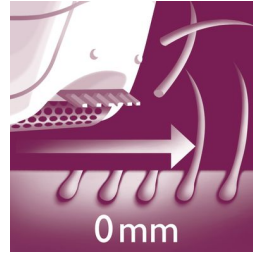

Massage attachment

Gently vibrating massage bar stimulates and soothes the skin for a pleasant epilation process.

Gentle tweezing discs

This epilator has gentle tweezing discs to remove hair without pulling the skin.

Wet & Dry

For wet and dry usage.

Two speed settings

This epilator has two speed settings. Speed 1 for extra gentle epilation and speed 2 for extra efficient epilation

Shaving head with comb

Detachable shaving head perfectly follows the contours of your bikini line or underarms for a close and smooth shave. Comes with trimming comb.

Sensitive area cap

This epilator has a sensitive area cap. Specifically adapted for more sensitive skin, allowing for gentle epilation in delicate areas

Washable head

The head can be detached and cleaned under running water for better hygiene.