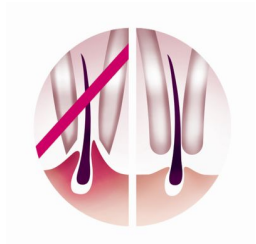

asimpleswitch.com

Highlights

Exfoliation brush

Unique Philips design which contains hypo-allergenic bristles for optimal hygiene, fits perfectly in your hand for optimal handling in all conditions and can be used wet & dry.

Massage attachment

Gently vibrating massage bar stimulates and soothes the skin for a pleasant epilation process.

Gentle tweezing discs

This epilator has gentle tweezing discs to remove hair without pulling the skin.

Wet & Dry

For wet and dry usage.

Two speed settings

This epilator has two speed settings. Speed 1 for extra gentle epilation and speed 2 for extra efficient epilation

Shaving head with comb

Detachable shaving head perfectly follows the contours of your bikini line or underarms for a close and smooth shave. Comes with trimming comb.

Sensitive area cap

This epilator has a sensitive area cap. Specifically adapted for more sensitive skin, allowing for gentle epilation in delicate areas

Washable head

The head can be detached and cleaned under running water for better hygiene.