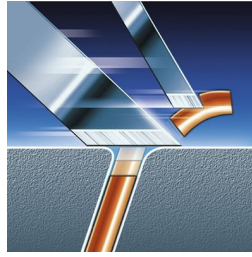

Perfectly close, even on the neck

- Flex and Pivot Action follows every curve

A fast and close shave

- Triple-Track shaving heads with 50% more shaving surface

Shaves even the shortest stubble

- Precision Cutting System

Comfortably close

- Super Lift & Cut technology

Simply rinses clean

- Washable shaver

Highlights

Flex and Pivot Action

Three independently flexing heads in a shaving unit that swivels with full range of motion. This unique combination ensures optimum skin contact in curved areas to catch even the most problematic neck hair.

Triple-Track shaving heads

The three shaving tracks of the Triple-Track shaving heads offer 50% more shaving surface than standard, single track rotary shaving heads.

Precision Cutting System

Ultra thin heads with slots to shave the long hairs and holes to shave even the shortest stubble.

Super Lift & Cut technology

The dual blade system lifts hairs to cut comfortably below skin level.

Washable shaver

The waterproof shaver can be easily rinsed under the tap.

Precision tube trimmer

Patented tube trimmer technology for great precision and manoeuvrability. Perfect for contouring and trimming moustache and sideburns.