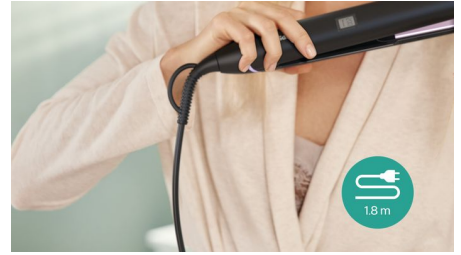

Ease of use

- Cool Tip to easily create curls and waves
- Fast heat up time, ready to use in 30 sec
- 1.8 m power cord
- Auto Shut-Off for safe usage

Highlights

Ionic Conditioning

Charged negative ions eliminate static, condition the hair and smooth down the hair cuticles to intensify the hair's shine and glossiness. The result is smooth, frizz-free hair with vibrant shine.

105mm long plates

The straightening plates have a professional length of 105mm, leading to faster and easier straightening.

Ceramic plates

The smooth ceramic coated plates prevent damage to your hair during styling with smooth gliding.

Digital temperature settings

Digital display with 10 temperature settings up to 220°C gives you absolute control to adjust temperature to your hair type for one stroke perfection.

Cool Tip

The tip of the styler is made from a special heat insulating material to keep it cool. You can safely hold it while you're curling to create beautiful curls, waves and bouncy styles.

Fast heat up time

This styler has a fast heat up time, being ready to use in 30 seconds.

1.8 m cord

Convenient to use thanks to the 1.8m power cord length.

Auto Shut-Off

This straightener has been equipped with an automatic shut-off feature. This feature has been designed to provide peace of mind. If left on, the appliance will automatically switch off after 60 min.