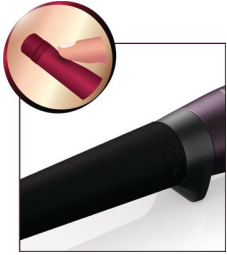

Safe styling

- Soft touch coating to avoid instant burns of hands and hair.

Beautiful curls with care

- Unique indicator will let you know when your curl is ready.
- Conical barrel 13-25mm.

Accurate control

- Digital temperature settings to suit your hair type.
- Ready to use indicator on LCD display.

Highlights

Soft touch coating

Soft touch barrel coating secures safe styling with no risk of instant burns. 96% of women say that "Soft touch coating ensures safe styling without risk of instant burns". Test conducted with 55 women.

Curl Ready Indicator

Unique Curl Ready Indicator lets you know when your curl is ready by giving a "beep" signal. This innovative feature helps you get beautiful curls and waves and prevent hair overheating. Just choose one of three curling times depending on your hair type and press the button after having wrapped the hair around the barrel.