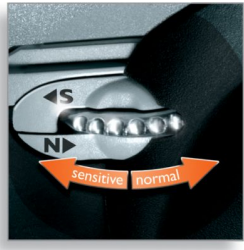

- SmartTouch contour following
- Speed-XL shaving heads with 50% more shaving surface

Prevent skin irritation / Sensitive skin

- Personal Comfort Control adapts to your skin type

Shaves even the shortest stubble

- Precision Cutting System

Comfortably close

- Super Lift & Cut® technology

Adjusts to every curve of your face and neck

- Reflex Action System
- Individually floating heads

Highlights

SmartTouch contour following

Constantly keeps the 3 shaving heads in close contact with your skin for a fast and efficient shave.

Speed-XL shaving heads

The three shaving tracks offer 50% more shaving surface for a fast and close shave.
*compared to standard rotary shaving heads

Personal Comfort Control

Personal Comfort Control adapts the shaver to your skin type. Select the 'Normal' setting for a fast and comfortable close shave. Select 'Sensitive' for a comfortable close shave with maximum skin comfort.