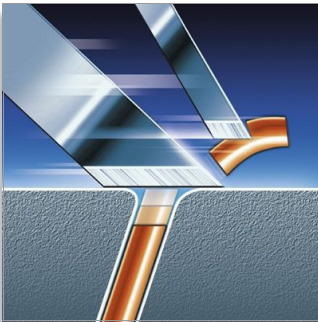

Philips arcitec
Electric shaver with Flex
and Pivot Action

RQ1060/15

The world's closest rotary shave

Perfectly close, even on the neck

For men who only want the very best, arcitec combines Flex and Pivot Action with the Triple-track shaving heads for a perfectly close shave, even on the neck.

Perfectly close, even on the neck

- Flex and Pivot Action follows every curve

A fast and close shave

- Triple-Track shaving heads with 50% more shaving surface

Comfortably close

- Super Lift & Cut technology

Shaves even the shortest stubble

- Precision Cutting System

Perfect moustache and sideburn trimming

- Precision tube trimmer

Highlights

Flex and Pivot Action

Three independently flexing heads in a shaving unit that swivels with full range of motion. This unique combination ensures optimum skin contact in curved areas to catch even the most problematic neck hair.

Triple-Track shaving heads

The three shaving tracks of the Triple-Track shaving heads offer 50% more shaving surface than standard, single track rotary shaving heads.

Super Lift & Cut technology

The dual blade system lifts hairs to cut comfortably below skin level.