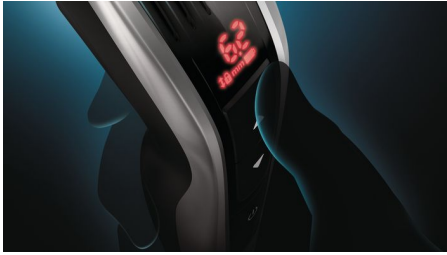

Easy to use

- Remembers the last used length setting
- 120 minutes of cordless use after a 1-hour charge

asimpleswitch.com

Highlights

Control buttons

The intuitive user interface gives you precise feedback on the selected length. Use the buttons to easily select and lock in more than 60 length settings. Quickly browse through lengths or slowly go through each small step of 0.2 mm.

60 lock-in length settings

Use the Control Buttons to precisely select and lock in the length you want, with more than 60 length settings. Use the comb to trim with precisely 0.2 mm increments between 1 and 7 mm, and 1 mm between 7 and 42 mm. Or you can use it without the comb for a close 0.5 mm trim.