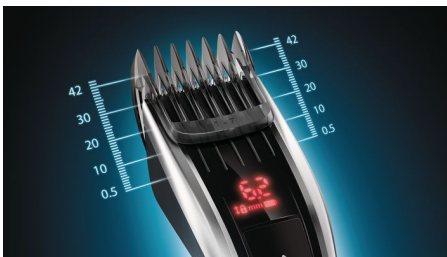

Ultimate precision and control

- Control buttons
- Easy to select and lock in 60 length settings: 0.5 to 42 mm
- Adjustable hair combs for the best clipping results

Performance

- Self-sharpening steel blades for long-lasting sharpness
- Motorised Combs for easy length selection
- Auto Turbo to boost cutting speed
- Double-sharpened cutting element cuts twice as fast*
- 2 year guarantee

Easy to use

- Remembers the last used length setting
- 120 minutes of cordless use after a 1-hour charge

asimpleswitch.com

Highlights

Control buttons

The intuitive user interface gives you precise feedback on the selected length. Use the buttons to easily select and lock in more than 60 length settings. Quickly browse through lengths or slowly go through each small step of 0.2 mm.

60 lock-in length settings

Use the Control Buttons to precisely select and lock in the length you want, with more than 60 length settings. Use the comb to trim with precisely 0.2 mm increments between 1 and 7 mm, and 1 mm between 7 and 42 mm. Or you can use it without the comb for a close 0.5 mm trim.

3 adjustable hair combs

The clipper comes with 3 adjustable hair combs: from 1 to 7 mm, 7 to 24 mm and 24 to 42 mm. Just attach one of the combs for more than 60 lock-in length settings, with precisely 0.2 mm increments between 1 and 7 mm, and