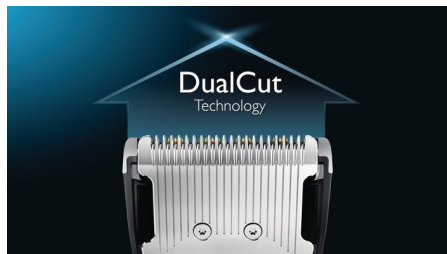

DualCut Technology

Power through any hair type with our advanced DualCut Technology, which combines a double-sharpened cutting element with low-

friction engineering. The innovative cutting element is designed to cut hair twice as fast as regular Philips clippers, with the added confidence of a robust steel guard for ultimate durability.