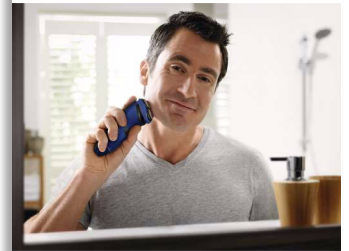

Philips PowerTouch
dry electric shaver

Super Lift&Cut

Flexing heads

PowerTouch

PT715

A really close shave

The new Philips PowerTouch system adds power to your morning. Now with more minutes, full washability and proven Super Lift&Cut shaving performance, PowerTouch ensures that you are always ready to quickly finish your morning routine.

The fastest way through your morning routine

- Corded operation for constant power
- Washable shaver with QuickRinse system

A comfortable and close end result

- Super Lift & Cut system for a comfortably close shave
- Dynamic contour response adjusts to curves in the face and neck

PHILIPS
sense and simplicity

Dry electric shaver
Super Lift&Cut Flexing heads

Specifications

Shaving Performance

- Shaving System: Super Lift&Cut
- Contour-following: Dynamic contour response

Ease of use

- Shaving time: Corded operation
- Cleaning: Fully washable shaver, Quick rinse hair chamber

The dual-blade system built into our electric shaver lifts hairs to cut comfortably below skin level for a closer shave

Dynamic contour response

Automatically adjusts to every curve of your face and neck for a smoother shave