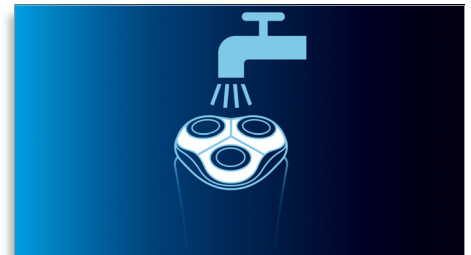

Fully washable shaver

Fully washable shaver with QuickRinse system rinses clean in less time

Issue date 2011-12-29

Version: 4.2.2

© 2011 Koninklijke Philips Electronics N.V.
All Rights reserved.

Specifications are subject to change without notice.
Trademarks are the property of Koninklijke Philips
Electronics N.V. or their respective owners.

www.philips.com