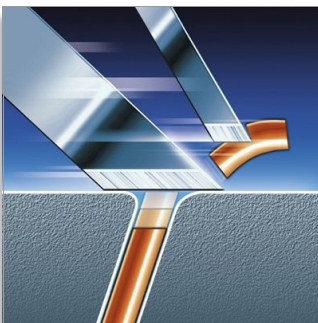

Super Lift & Cut technology

The dual blade system lifts hairs to cut comfortably below skin level.