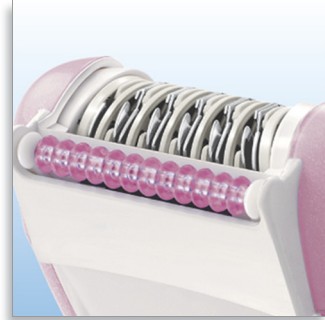

Accessories

- Sensitive area cap: For delicate body areas
- Detachable shaving head: For a smooth shave
- Exfoliation body puff: Fewer ingrown hairs
- Cleaning brush: For easy cleaning
- Luxury storage pouch: For storage and protection

Highlights

Minimising the pain

The pivoting massage system relaxes your skin and eases the sensation of epilation. It is detachable for easy cleaning.

Unique epilating system

The unique Philips epilating system pulls out the hairs by the root, leaving your skin smooth and stubble free for weeks. The hairs that do grow back are soft and thin.