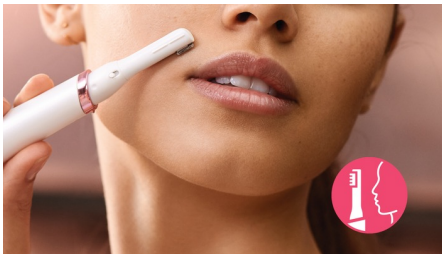

PHILIPS

Touch-up pen
trimmer

Body, Face

Smart tweezers

HP6395/00

Smooth skin on the go

Body & Face trimmer for instant touch-ups

Stay smooth. Whenever, wherever. The on-the-go trimmer from Philips is a discrete beauty tool that makes it quick and easy to remove even the finest body and facial hairs on the go. It comes with luxury smart tweezers with light and mirror.

Quick and easy hair removal

- 26mm trimming head for easy removal of body hairs
- 8mm trimming head for easy removal of hairs on the face

Eyebrow shaping

- 2&4 mm eyebrow comb to uniform hair length
- Luxury smart tweezers with light and mirror

Use on the go

- Small enough to take everywhere

Convenient

- Cleaning brush included so you can keep the trimmer hygienic
- Accessories pouch for extra convenience

Highlights

Touch-up body attachment

The body application trimming head is ideal for quick touch-ups on-the-go. The 26mm trimming head ensures quick and easy use on small body areas (e.g. toes, knee).

Precise face attachment

The face application trimming head is great for quick touch-ups on-the-go. The 8mm trimming head ensures a quick and precise application on any facial area.

Eyebrow shaper

With 2 length options, 2mm and 4mm, to trim hair to the precise length you want. Simply attach the comb onto the trimming head to achieve a precise and uniformed result.