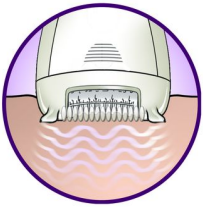

Gentleness system

Gently vibrating massage bar stimulates and soothes the skin for a pleasant epilation process