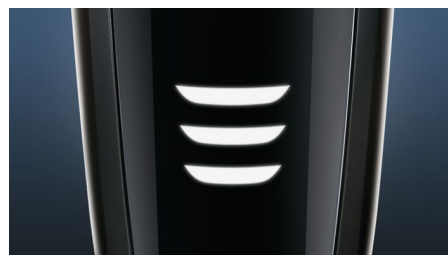

Aquatec Wet & Dry

Choose how you prefer to shave. With the Aquatec Wet & Dry seal, you can opt for a quick yet comfortable dry shave. Or you can shave wet – with gel or foam – even under the shower.

SmartClick precision trimmer

Click on our skin-friendly Precision Trimmer to finish your look. It's ideal for maintaining your mustache and trimming your sideburns.

3 level LED display

The intuitive display shows relevant information, enabling you to get the best performance out of your shaver: - 3-level battery and travel lock indicators - Cleaning Indicator - Battery Low Indicator - Replacement Head Indicator