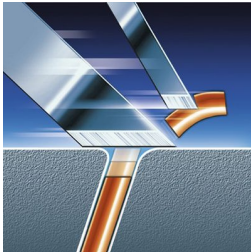

Perfectly close, even on the neck

- Flex and Pivot Action follows every curve

A fast and close shave

- Triple-Track shaving heads with 50% more shaving surface

Comfortably close

- Super Lift & Cut technology

Shaves even the shortest stubble

- Precision Cutting System

Perfect moustache and sideburn trimming

- Precision tube trimmer

asimpleswitch.com

Highlights

Flex and Pivot Action

Three independently flexing heads in a shaving unit that swivels with full range of motion. This unique combination ensures optimum skin contact in curved areas to catch even the most problematic neck hair.

Triple-Track shaving heads

The three shaving tracks of the Triple-Track shaving heads offer 50% more shaving surface than standard, single track rotary shaving heads.

Super Lift & Cut technology

The dual blade system lifts hairs to cut comfortably below skin level.

Precision Cutting System

Ultra thin heads with slots to shave the long hairs and holes to shave even the shortest stubble.

Precision tube trimmer

Patented tube trimmer technology for great precision and manoeuvrability. Perfect for contouring and trimming moustache and sideburns.