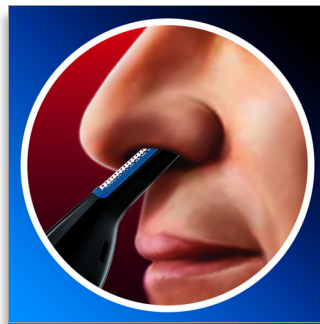

Trim

The guarded tube trimmer system protects your skin against nicks and cuts

Specifications

Power system

- Power supply: AA battery

Accessories

- Luxurious storage pouch

Maintenance

- Durability: Protection cap
- Guarantee: 2-year worldwide guarantee
- Cleaning: Cleaning brush

Ease of use

- Wet and Dry: 100 % waterproof for easy use and cleaning

Comfort

- Handling: Ideal angle for easy reach, Soft grip coating for maximum control

Create the look you want

- Styling tools: 2 eyebrow combs
- Shape and Trim

Issue date 2012-02-25

Version: 2.0.1

© 2012 Koninklijke Philips Electronics N.V.
All Rights reserved.

Specifications are subject to change without notice.
Trademarks are the property of Koninklijke Philips
Electronics N.V. or their respective owners.

www.philips.com