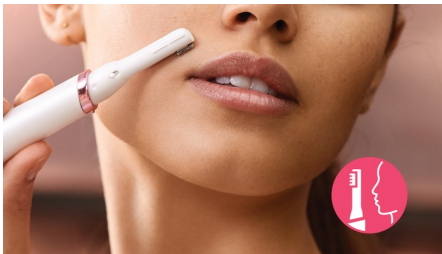

PHILIPS

Touch-up pen
trimmer

Body, Face

HP6393/00

Smooth skin on the go

Body & Face trimmer for instant touch-ups

Stay smooth. Whenever, wherever. The new, on-the-go trimmer from Philips is a discrete beauty tool that makes it quick and easy to remove even the finest body and facial hairs on the go. It comes with a cleaning brush for extra hygiene.

Quick and easy hair removal

- 26mm trimming head for easy removal of body hairs
- 8mm trimming head for easy removal of hairs on the face

Eyebrow shaping

- 2&4 mm eyebrow comb to uniform hair length
- Tweezers. For precision plucking

Use on the go

- Small enough to take everywhere

Convenient

- Cleaning brush included so you can keep the trimmer hygienic
- Accessories pouch for extra convenience

Highlights

Touch-up body attachment

The body application trimming head is ideal for quick touch-ups on-the-go. The 26mm trimming head ensures quick and easy use on small body areas (e.g. toes, knee).

Precise face attachment

The face application trimming head is great for quick touch-ups on-the-go. The 8mm trimming head ensures a quick and precise application on any facial area.

Eyebrow shaper

With 2 length options, 2mm and 4mm, to trim hair to the precise length you want. Simply attach the comb onto the trimming head to achieve a precise and uniform result.