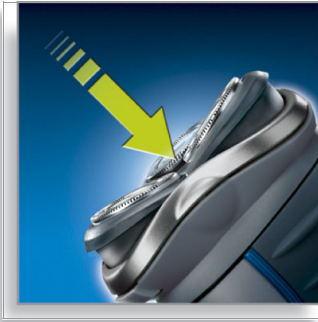

Shaves even the shortest stubble

- Precision Cutting System

Comfortably close

- Super Lift & Cut technology

Simply rinses clean

- Washable shaver

Adjusts to every curve of your face and neck

- Reflex Action system
- Individually floating heads

Moustache and sideburn trimming

- Spring-released, pop-up trimmer

PHILIPS
sense and simplicity

Highlights

Super Lift & Cut technology

The dual blade system lifts hairs to cut comfortably below skin level.

Washable shaver

The water resistant shaver can be easily rinsed under the tap.

Reflex Action system

Automatically adjusts to every curve of your face and neck.

Individually floating heads

Align the razor sharp blades closer to your skin for exceptional closeness.

Spring-released, pop-up trimmer

Full width trimmer is perfect for grooming sideburns and moustache.

Precision Cutting System

Ultra thin heads with slots to shave the long hairs and holes to shave even the shortest stubble.