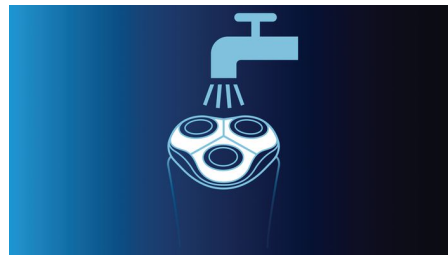

Fully washable shaver

Fully washable shaver with QuickRinse system rinses clean in less time

Specifications

Shaving Performance

Shaving System: Super Lift&Cut

Contour-following: Dynamic contour response

Ease of use

Shaving time: 40+ minutes

Charging: Rechargeable, Cordless & corded operation, Quick charge 3 min for 1 shave

Charging time: 8 hours

Display: 1 LED indication, Charging indication, Battery low indication, Battery full indication,

Quick charge indication

Cleaning: Fully washable shaver, Quick rinse hair chamber

Design

Handle: Easy grip, Rubber grip

Finishing: Hi gloss plastic front shell, Plastic deco ring

Color: Arrol blue & white

Accessories

Maintenance: Cleaning brush, Protection cap

Power

Battery type: Li-Ion

Automatic voltage: 100-240 V

Stand-by power: < 0.2 W

Max power consumption: 5.4 W

Service

2-year guarantee

Replacement head: Replace every 2 yrs with HQ8