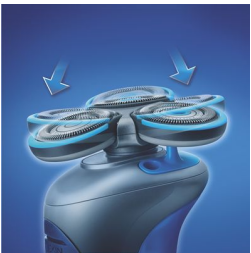

- Glide rings

Automatic refill and charge

- Refill and charge stand

Highlights

Conditioner dispensing system

NIVEA FOR MEN moisturizing shaving conditioner is dispensed directly onto your skin

Integrated cartridge refill system

Simply pump the NIVEA FOR MEN shaving conditioner from the refill can directly into the Philips NIVEA FOR MEN shaver.

Flex Tracker system

The Flex Tracker automatically tracks the curves of your face and helps to protect against skin irritation.

Glide rings

The shaving heads have unique glide rings to help the shaver move smoothly over your face.

Refill and charge stand

Automatically refills shaver with NIVEA FOR MEN conditioner and keeps shaver fully charged at all times.