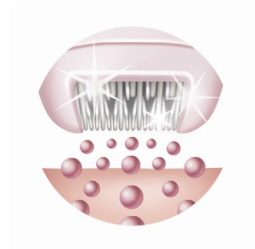

Highlights

Premium ice cooler

The patented ice cooler soothes the skin reducing the unpleasant feeling of epilation. Its pivoting head follows every curve of your body for optimal cooling and less pain.

New ceramic epilation system

Thanks to its unique ceramic material and ergonomic shape the epilation head catches more hairs ensuring up to 20% faster* epilation.
*Compared to Philips Satin Ice.

Washable for extra hygiene

For extra hygiene and easy cleaning.

Sonic massage system

High-frequent massaging minimises the pulling sensation.

Hypoallergenic discs

Reduce risk of allergic skin irritation taking extra care of your skin.