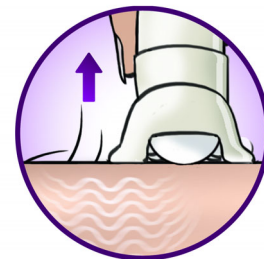

Gentleness system

Gently vibrating massage bar stimulates and soothes the skin for a pleasant epilation process

Opti-light

Built-in Opti-light reveals tiny, fine hairs clearly

Optimal performance cap

The pivoting movement of the performance cap helps you to keep the epilator at the ideal angle for optimal results

Cordless precision epilator

A precious solution for precious body parts. Slender, gentle precision epilator ideal for sensitive areas and travelling.

Skin stretcher

Subtle stretching action on the skin makes even short hair stand up for easy epilation.

Speed control technique

Speed control technique maintains the ideal epilation speed

Unique hairlift&vibrate system

Unique hairlift&vibrate system uses subtle vibrations to lift fine hairs, making it easy to remove them