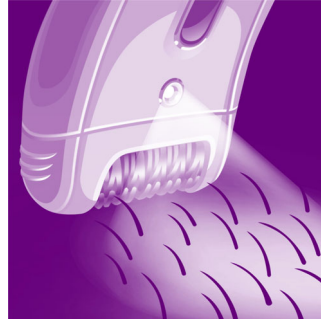

Comfortable epilation

- Vibrating massage bar stimulates and soothes the skin
- Washable epilation head for optimal hygiene

Precious solutions for precious body parts

- Cordless mini epilator for precise details

PHILIPS

Highlights

Ceramic tweezers

Textured ceramic tweezers effectively grip hair and prevent even finest hairs from slipping through the discs

Extra wide head

Extra wide epilation head catches and removes more hair in one stroke for long lasting and super smooth results in minutes

Gentleness system

Gently vibrating massage bar stimulates and soothes the skin for a pleasant epilation process

Opti-light

Built-in Opti-light reveals tiny, fine hairs clearly

Optimal performance cap

The pivoting movement of the performance cap helps you to keep the epilator at the ideal angle for optimal results

Cordless precision epilator

A precious solution for precious body parts. Slender, gentle precision epilator ideal for sensitive areas and travelling.

Skin stretcher

Subtle stretching action on the skin makes even short hair stand up for easy epilation.