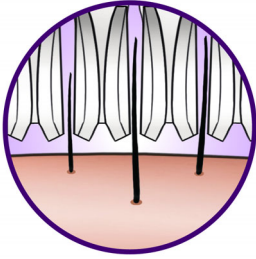

Philips SatinPerfect Epilator

- Precision edition

HP6574

Smooth in minutes, lasts for weeks

SatinPerfect's extra wide head and textured ceramic discs remove more hair in one stroke, giving you the ultimate epilation experience! Don't you want long-lasting smoothness for up to four weeks? Smooth in minutes, lasts for weeks!

Efficient epilation for long lasting smoothness

- Extra wide head removes more hair in one stroke
- Textured ceramic tweezers gently remove even finest hairs
- Active hairlifter lifts and removes even flat lying hair
- Optimal performance cap pivots for optimal skin contact
- Opti-light reveals even the finest hair
- Skin stretcher primes even the shortest hair for removal
- Speed control technique maintains the ideal epilation speed

PHILIPS

Highlights

Ceramic tweezers

Textured ceramic tweezers effectively grip hair and prevent even finest hairs from slipping through the discs

Extra wide head

Extra wide epilation head catches and removes more hair in one stroke for long lasting and super smooth results in minutes

Gentleness system

Gently vibrating massage bar stimulates and soothes the skin for a pleasant epilation process

Opti-light

Built-in Opti-light reveals tiny, fine hairs clearly

Optimal performance cap

The pivoting movement of the performance cap helps you to keep the epilator at the ideal angle for optimal results