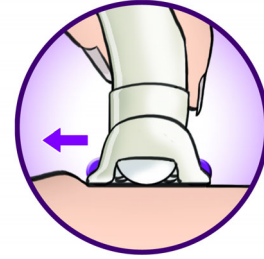

Gentleness system

Gently vibrating massage bar stimulates and soothes the skin for a pleasant epilation process

Opti-light

Built-in Opti-light reveals tiny, fine hairs clearly

Optimal performance cap

The pivoting movement of the performance cap helps you to keep the epilator at the ideal angle for optimal results

Cordless precision epilator

A precious solution for precious body parts. Slender, gentle precision epilator ideal for sensitive areas and travelling.

Skin stretcher

Subtle stretching action on the skin makes even short hair stand up for easy epilation.

Speed control technique

Speed control technique maintains the ideal epilation speed

Unique hairlift&vibrate system

Unique hairlift&vibrate system uses subtle vibrations to lift fine hairs, making it easy to remove them