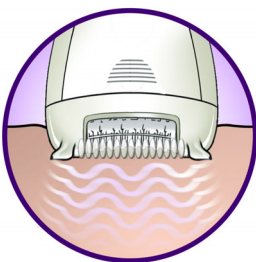

Efficient epilation for long lasting smoothness

- Extra wide head removes more hair in one stroke
- Textured ceramic tweezers gently remove even finest hairs
- Active hairlifter lifts and removes even flat lying hair
- Optimal performance cap pivots for optimal skin contact
- Opti-light reveals even the finest hair
- Skin stretcher primes even the shortest hair for removal
- Speed control technique maintains the ideal epilation speed

Comfortable epilation

- Vibrating massage bar stimulates and soothes the skin
- Washable epilation head for optimal hygiene

Precious solutions for precious body parts

- Cordless mini epilator for precise details

PHILIPS

Highlights

Ceramic tweezers

Textured ceramic tweezers effectively grip hair and prevent even finest hairs from slipping through the discs

Extra wide head

Extra wide epilation head catches and removes more hair in one stroke for long lasting and super smooth results in minutes

Gentleness system

Gently vibrating massage bar stimulates and soothes the skin for a pleasant epilation process

Opti-light

Built-in Opti-light reveals tiny, fine hairs clearly

Optimal performance cap

The pivoting movement of the performance cap helps you to keep the epilator at the ideal angle for optimal results