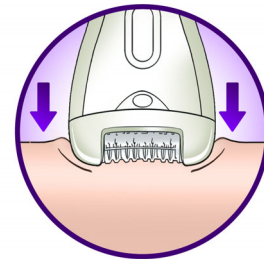

Gentleness system

Gently vibrating massage bar stimulates and soothes the skin for a pleasant epilation process

Opti-light

Built-in Opti-light reveals tiny, fine hairs clearly

Optimal performance cap

The pivoting movement of the performance cap helps you to keep the epilator at the ideal angle for optimal results

Cordless precision epilator

A precious solution for precious body parts. Slender, gentle precision epilator ideal for sensitive areas and travelling.

Skin stretcher

Subtle stretching action on the skin makes even short hair stand up for easy epilation.

Speed control technique

Speed control technique maintains the ideal epilation speed

Unique hairlift&vibrate system

Unique hairlift&vibrate system uses subtle vibrations to lift fine hairs, making it easy to remove them