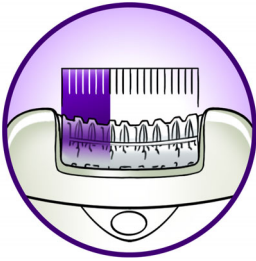

Efficient epilation for long lasting smoothness

- Extra wide head removes more hair in one stroke
- Textured ceramic tweezers gently remove even finest hairs
- Active hairlifter lifts and removes even flat lying hair
- Optimal performance cap pivots for optimal skin contact
- Opti-light reveals even the finest hair
- Skin stretcher primes even the shortest hair for removal
- Speed control technique maintains the ideal epilation speed

PHILIPS

Highlights

Ceramic tweezers

Textured ceramic tweezers effectively grip hair and prevent even finest hairs from slipping through the discs

Extra wide head

Extra wide epilation head catches and removes more hair in one stroke for long lasting and super smooth results in minutes

Gentleness system

Gently vibrating massage bar stimulates and soothes the skin for a pleasant epilation process

Opti-light

Built-in Opti-light reveals tiny, fine hairs clearly

Optimal performance cap

The pivoting movement of the performance cap helps you to keep the epilator at the ideal angle for optimal results