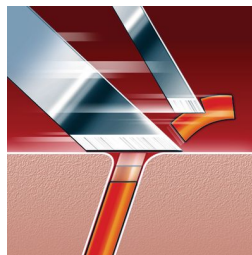

Super Lift & Cut technology