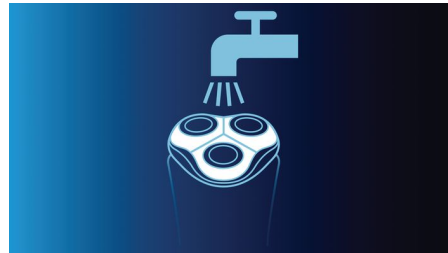

Dynamic contour response

Automatically adjusts to every curve of your face and neck for a smoother shave

DualPrecision Cutting

DualPrecision shaving heads have slots to shave the normal hairs and holes to shave even the shortest stubble

Pop-up trimmer

The full width, pop-up trimmer is perfect for grooming your sideburns and moustache

Fully washable shaver

Fully washable shaver with QuickRinse system rinses clean in less time

Specifications