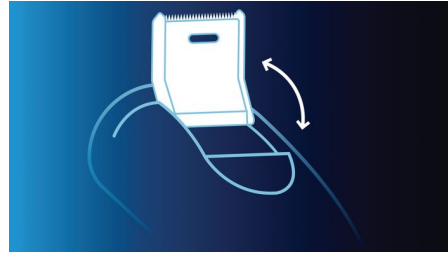

Pop-up trimmer

The full width, pop-up trimmer is perfect for grooming your sideburns and moustache