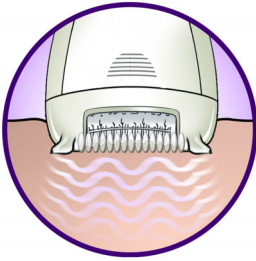

## Extra wide head

Extra wide epilation head encounters and removes more hair in one stroke for long lasting and super smooth results in minutes

## Skin stretcher

Subtle stretching action on the skin makes even short hair stand up for easy epilation.

## Gentleness system

Gently vibrating massage bar stimulates and soothes the skin for a pleasant epilation process

## Optimal performance cap

The pivoting movement of the performance cap helps you to keep the epilator in the ideal angle for optimal results