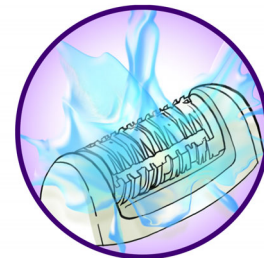

## Optimal performance cap

The pivoting movement of the performance cap helps you to keep the epilator in the ideal angle for optimal results

## Hygienic ceramic tweezers

Hygienic and textured ceramic tweezers avoid fine hairs slipping through the tweezers

## Washable epilation head

This epilator has a washable epilation head. The head can be detached and cleaned under running water for better hygiene