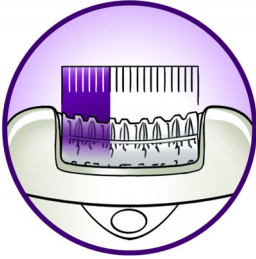

Highlights

Extra wide head

Extra wide epilation head encounters and removes more hair in one stroke for long lasting and super smooth results in minutes