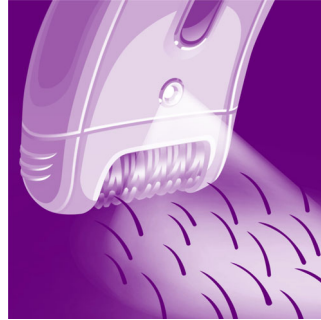

Opti-light

Built in Opti-light reveals tiny, fine hairs clearly